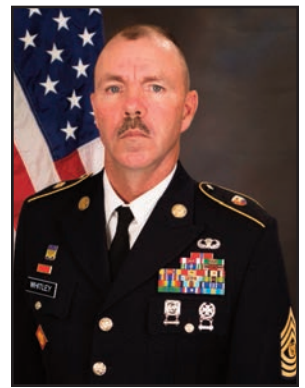

# Kansas Army National Guard Command Leadership

**BG Anthony V. Mohatt**  
Commander

**COL Matt Oleen**  
Deputy Chief of Staff

**CSM Harold Whitley**  
Command Sergeant Major

## 69th Troop Command

**COL Tony Divish**  
Commander

**LTC Steve Denney**  
Administrative Officer

**CSM Manuel Rubio**  
Command Sergeant Major

## 35th Infantry Division

**MG Victor Braden**  
Commander

**COL Timothy Bush**  
Chief of Staff

**CSM Timothy Newton**  
Command Sergeant Major

## 235th Regiment

**COL Carla Hale**  
Commander

**LTC Rob Wood**  
Administrative Officer

**CSM Ricky Matticks**  
Command Sergeant Major