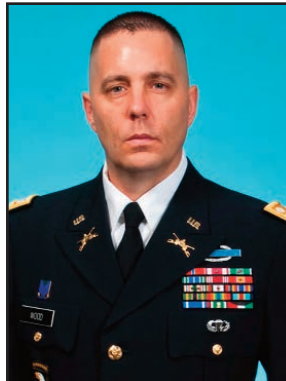

# Kansas Army National Guard Command Leadership

**BG Anthony V. Mohatt**  
Commander

**COL Matt Oleen**  
Deputy Chief of Staff

**CSM Harold Whitley**  
Command Sergeant Major

## 69th Troop Command

**COL Tony Divish**  
Commander

**LTC Steve Denney**  
Administrative Officer

**CSM Manuel Rubio**  
Command Sergeant Major

## 35th Infantry Division

**MG Victor Braden**  
Commander

**COL Timothy Bush**  
Chief of Staff

**CSM Timothy Newton**  
Command Sergeant Major

## 235th Regiment

**COL Carla Hale**  
Commander

**LTC Rob Wood**  
Administrative Officer

**CSM Ricky Matticks**  
Command Sergeant Major