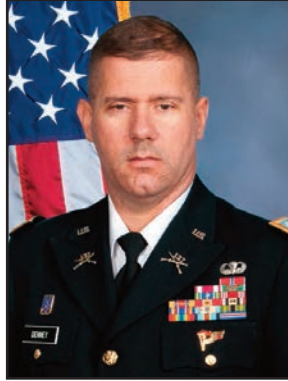

# Kansas Army National Guard Command Leadership

**BG Anthony V. Mohatt**  
Commander

**COL Matt Oleen**  
Deputy Chief of Staff

**CSM Harold Whitley**  
Command Sergeant Major

## 69th Troop Command

**COL Tony Divish**  
Commander

**LTC Steve Denney**  
Administrative Officer

**CSM Manuel Rubio**  
Command Sergeant Major

## 35th Infantry Division

**MG Victor Braden**  
Commander

**COL Timothy Bush**  
Chief of Staff

**CSM Timothy Newton**  
Command Sergeant Major

## 235th Regiment

**COL Carla Hale**  
Commander

**LTC Rob Wood**  
Administrative Officer

**CSM Ricky Matticks**  
Command Sergeant Major