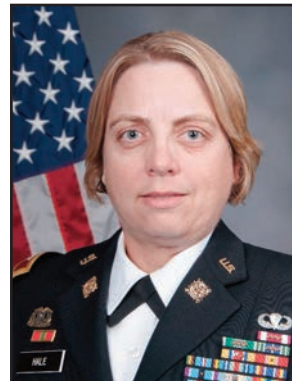

# Kansas Army National Guard Command Leadership

**BG Anthony V. Mohatt**  
Commander

**COL Matt Oleen**  
Deputy Chief of Staff

**CSM Harold Whitley**  
Command Sergeant Major

## 69th Troop Command

**COL Tony Divish**  
Commander

**LTC Steve Denney**  
Administrative Officer

**CSM Manuel Rubio**  
Command Sergeant Major

## 35th Infantry Division

**MG Victor Braden**  
Commander

**COL Timothy Bush**  
Chief of Staff

**CSM Timothy Newton**  
Command Sergeant Major

## 235th Regiment

**COL Carla Hale**  
Commander

**LTC Rob Wood**  
Administrative Officer

**CSM Ricky Matticks**  
Command Sergeant Major