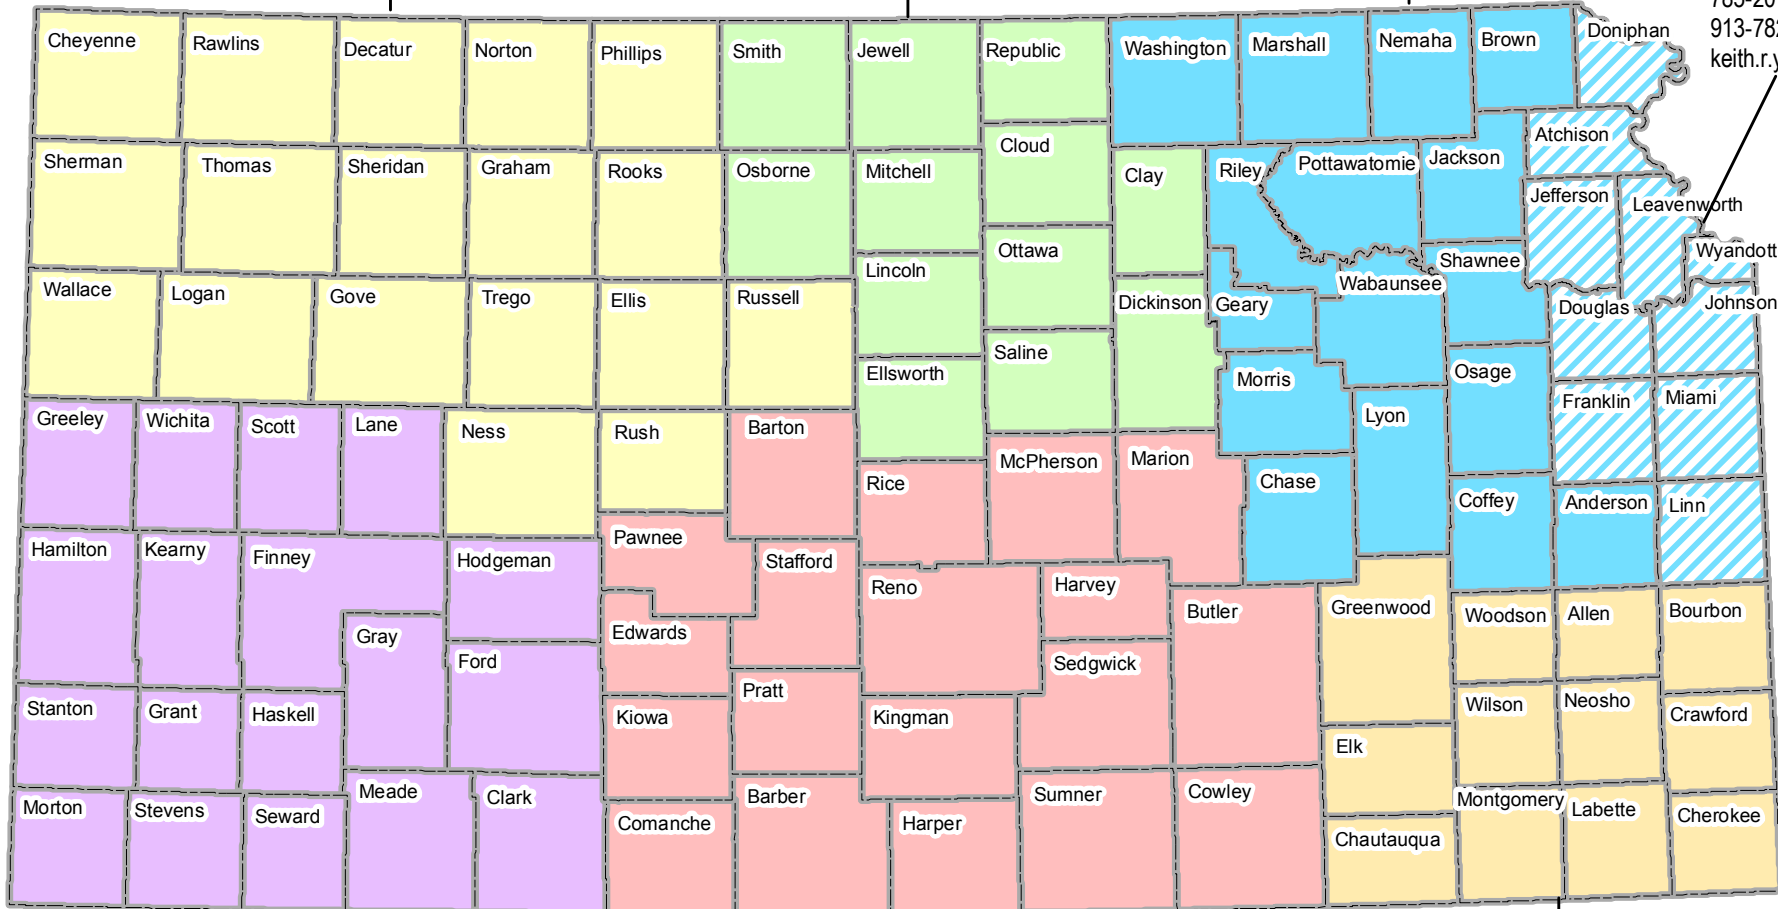

Kansas Regional Emergency Management Coordinators

Northwest Region
Toby Prine
Hays
785-259-5297 (cell)
785-625-3749 (office)
darby.t.prine.nfg@mail.mil

North Central Region
Dennis Colsden
Salina
785-207-1558 (cell)
785-820-2869 (office)
dennis.e.colsden.nfg@mail.mil

Northeast Region
Jeff Welshans
Topeka
620-687-7659 (cell)
785-274-1493 (office)
jeffrey.l.welshans.nfg@mail.mil

NE Region/KC Metro Region
Keith Yoder
Kansas City
785-207-1576 (cell)
913-782-8872 (office)
keith.r.yoder.nfg@mail.mil

Southwest Region
Cathy Hernandez
Dodge City
620-225-4785 (cell)
620-338-8726 (office)
catherine.j.hernandez9.nfg@mail.mil

South Central Region
Jim Leftwich
Wichita
316-833-0498 (cell)
316-691-8044 (office)
james.t.leftwich.nfg@mail.mil

Southeast Region
Jeff Welshans (interim)
Topeka
620-687-7659 (cell)
785-274-1493 (office)
jeffrey.l.welshans.nfg@mail.mil